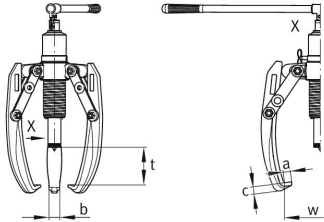

**HSP-83**

Hydraulic two-/three-arm puller

BETEX HSP, self-centering with integrated hand pump-cylinder unit

Información técnica

Variante de su producto actual

Series	HSP	2/3-Arm, self-centering with integrated hand pump
--------	-----	---

Datos técnicos

w min	110 mm	Grip width, min.
w max	460 mm	Grip width, max.
t max	280 mm	Grip depth, max.
a	13 mm	
b	27 mm	
c	13 mm	
	85 mm	Stroke
F _p	75 kN	Pulling force
≈m	12 kg	Peso

Información adicional