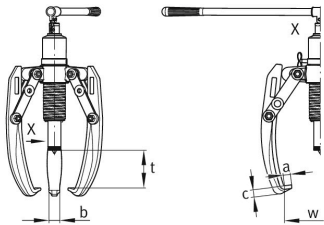

**HSP-43**

Hydraulic two-/three-arm puller

BETEX HSP, self-centering with integrated hand pump-cylinder unit

Información técnica

Variante de su producto actual

Series	HSP	2/3-Arm, self-centering with integrated hand pump
--------	-----	---

Datos técnicos

w min	83 mm	Grip width, min.
w max	315 mm	Grip width, max.
t max	190 mm	Grip depth, max.
a	13 mm	
b	22 mm	
c	10 mm	
	60 mm	Stroke
F _p	35 kN	Pulling force
≈m	8 kg	Peso

Información adicional