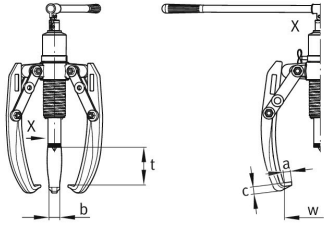

**HSP-203**

Hydraulic two-/three-arm puller

BETEX HSP, self-centering with integrated hand pump-cylinder unit

Información técnica

Variante de su producto actual

Series	HSP	2/3-Arm, self-centering with integrated hand pump
--------	-----	---

Datos técnicos

w min	111 mm	Grip width, min.
w max	520 mm	Grip width, max.
t max	306 mm	Grip depth, max.
a	18 mm	
b	33 mm	
c	20 mm	
	100 mm	Stroke
F _p	190 kN	Pulling force
≈m	26 kg	Peso

Información adicional