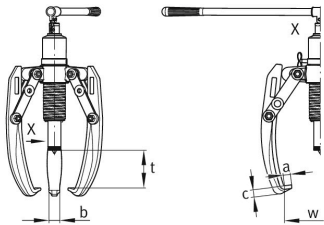

### HSP-303 [↗](#)

Hydraulic two-/three-arm puller

BETEX HSP, self-centering with integrated hand pump-cylinder unit

### Variante de su producto actual

Series	HSP	2/3-Arm, self-centering with integrated hand pump
--------	-----	---

### Datos técnicos

w min	121 mm	Grip width, min.
w max	620 mm	Grip width, max.
t max	408 mm	Grip depth, max.
a	20 mm	
b	38 mm	
c	27 mm	
	100 mm	Stroke
F <sub>p</sub>	290 kN	Pulling force
≈m	36 kg	Peso