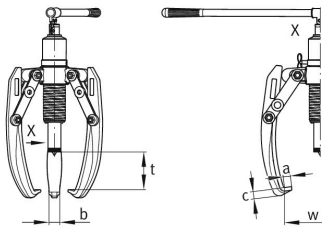

**HP-83** [↗](#)

Hydraulic two-/three-arm puller

BETEX HP, with integrated hand pump-cylinder unit

Información técnica

Variante de su producto actual

Series	HP	2/3-Arm, with integrated hand pump
--------	----	------------------------------------

Datos técnicos

w max	350 mm	Grip width, max.
t max	230 mm	Grip depth, max.
a	11 mm	
b	25 mm	
c	10 mm	
	85 mm	Stroke
F _p	75 kN	Pulling force
m	6,5 kg	Peso

Información adicional

two- or three-arm puller (convertible)	Usability
Safety net or safety blanket, thrust piece, extension adapter, carrying case	Included in delivery