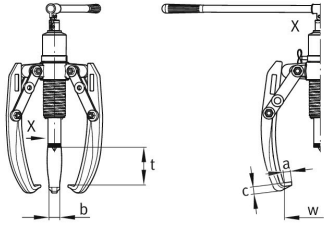

## Hydraulic two-/three-arm puller

BETEX HSP, self-centering with integrated hand pump-cylinder unit

## Variante de su producto actual

Series	HSP	2/3-Arm, self-centering with integrated hand pump
--------	-----	---

## Datos técnicos

w min	111 mm	Grip width, min.
w max	520 mm	Grip width, max.
t max	306 mm	Grip depth, max.
a	18 mm	
b	33 mm	
c	20 mm	
	100 mm	Stroke
F <sub>p</sub>	190 kN	Pulling force
≈m	26 kg	Peso