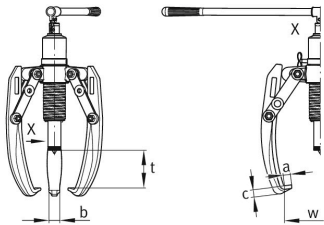

### HSP-303 [↗](#)

Hydraulic two-/three-arm puller

BETEX HSP, self-centering with integrated hand pump-cylinder unit

#### Variante de su producto actual

Series	HSP	2/3-Arm, self-centering with integrated hand pump
--------	-----	---

#### Datos técnicos

w min	121 mm	Grip width, min.
w max	620 mm	Grip width, max.
t max	408 mm	Grip depth, max.
a	20 mm	
b	38 mm	
c	27 mm	
	100 mm	Stroke
F <sub>p</sub>	290 kN	Pulling force
≈m	36 kg	Peso