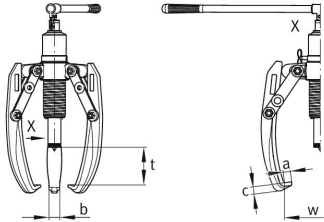

**HSP-63**

Hydraulic two-/three-arm puller

BETEX HSP, self-centering with integrated hand pump-cylinder unit

Información técnica

Variante de su producto actual

Series	HSP	2/3-Arm, self-centering with integrated hand pump
--------	-----	---

Datos técnicos

w min	90 mm	Grip width, min.
w max	390 mm	Grip width, max.
t max	230 mm	Grip depth, max.
a	13 mm	
b	22 mm	
c	10 mm	
	70 mm	Stroke
F _p	55 kN	Pulling force
≈m	10 kg	Peso

Información adicional