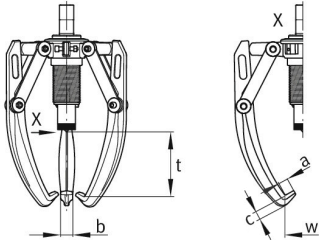

**HXP-83**

Hydraulic two-/three-arm puller

BETEX HXP, self-centering, external hand pump

## Variante de su producto actual

Series	HXP	2/3-Arm, self-centering with separate hand pump
--------	-----	---

## Datos técnicos

w min	110 mm	Grip width, min.
w max	460 mm	Grip width, max.
t max	280 mm	Grip depth, max.
a	13 mm	
b	27 mm	
c	13 mm	
	85 mm	Stroke
F <sub>p</sub>	75 kN	Pulling force
≈m	9 kg	Peso