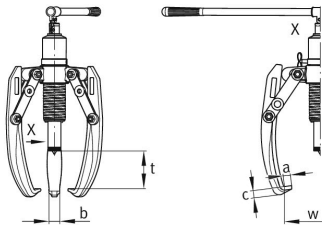

**HP-203** [↗](#)

Hydraulic two-/three-arm puller

BETEX HP, with integrated hand pump-cylinder unit

Información técnica

Variante de su producto actual

Series	HP	2/3-Arm, with integrated hand pump
--------	----	------------------------------------

Datos técnicos

w _{max}	520 mm	Grip width, max.
t _{max}	360 mm	Grip depth, max.
a	20 mm	
b	33 mm	
c	27 mm	
	111 mm	Stroke
F _P	190 kN	Pulling force
m	22 kg	Peso

Información adicional

two- or three-arm puller (convertible)	Usability
Safety net or safety blanket, thrust piece, extension adapter, carrying case	Included in delivery