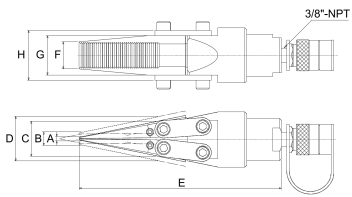

Información técnica

Variante de su producto actual

Version	DS	Duo set

Datos técnicos

	25 (2x)	Capacity class (tons)
	65 mm	Stroke cylinder
	700 bar	Operating pressure
A	7 mm	
B	23 mm	Spread, max.
C	42,5 mm	
D	59 mm	
E	342 mm	
F	50,5 mm	
G	70 mm	
H	82 mm	
≈m	37 kg	Peso